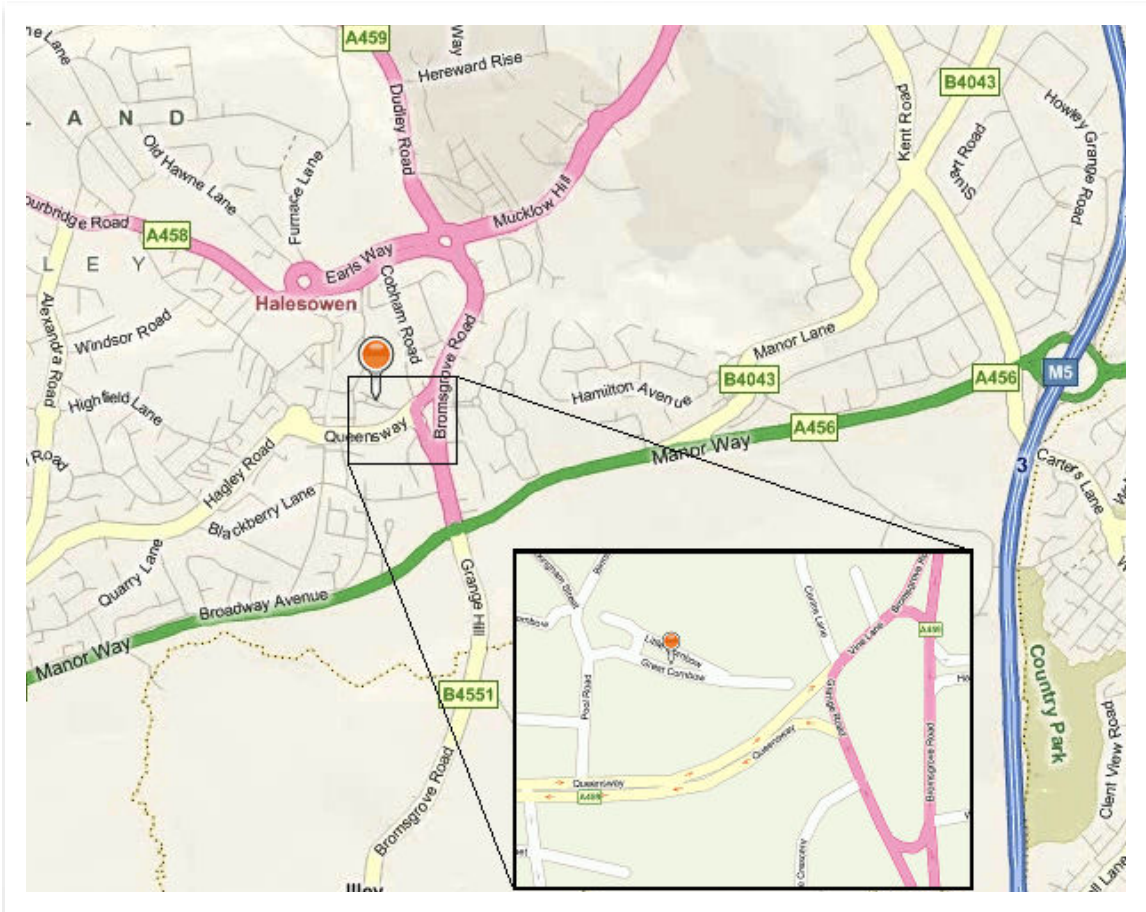

MIDLAND CENTRE BBQ
5th September 2021
Commencement time 3pm till late

CONTACT DETAILS

Address: Helen House, Great Cornbow, Halesowen,
West Midlands, B63 3AB. United Kingdom

E-mail: charle@bcg.uk.com
Mobile/out of office: +44 (0) 7836 624663

Where to find us

From M5 Junction 3

- Follow A456 West (Signposted Halesowen & Kidderminster)
- At the first roundabout, turn right on to the A459 (Halesowen)
- At the next set of lights, filter left towards Halesowen town centre (Queensway)
- Take the next right (Pool Road)
- Take next Right into Great Cornbow
- Take private drive on the right immediately at the side of Helen House park either in Car Park or adjoining Bernardo's Car Park